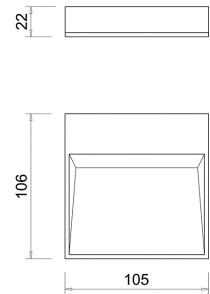

Vallum Small

80021

GOOD NIGHT

Surface

Installation	Outdoor
Mounting Position	Surface
IP	65
Wattage	3
Lumen Output	250
Connection	230
Driver	Included built-in
Dimmable*	Non-dimmable

CRI	>80
Life Time	20.000 h
Cut-out Size	-
Dimensions	105x106 h22mm

80021.3.30.5.60

Number	W	Colour Temperature	Light Distribution	Finish	Dim
80021	3	30 3000	 5 Asymmetric	 60 Dark Grey	NDI* Driver included (non-dimmable)