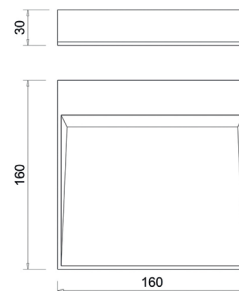

# Vallum Big

80020

GOOD NIGHT

Surface

<b>Installation</b>	Outdoor
<b>Mounting Position</b>	Surface
<b>IP</b>	65
<b>Wattage</b>	6
<b>Lumen Output</b>	450
<b>Connection</b>	230
<b>Driver</b>	Included built-in
<b>Dimmable*</b>	Non-dimmable

<b>CRI</b>	>80
<b>Life Time</b>	20.000 h
<b>Cut-out Size</b>	-
<b>Dimensions</b>	160x160 h30mm

80020.6.30.5.60

Number	W	Colour Temperature	Light Distribution	Finish	Dim
80020	6	30 3000	 5 Asymmetric	 60 Dark Grey	NDI* Driver included (non-dimmable)