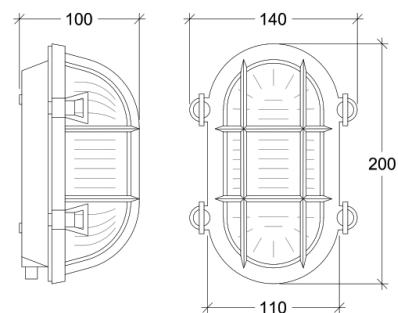

Turtur

70001

GOOD NIGHT

Orichalcum Surface

Fixture finish changes with weather, affecting appearance over time

Installation	Outdoor	CRI	E27
Mounting Position	Surface	Life Time	E27
IP	64	Dimensions	200x140 h100mm
Wattage	max. 40W	Adjustable	No
Lumen output	E27		
Connection	230V		
Driver	Not required		
Dimmable	E27		

70001.E27.XX.4.*

Number	W	Colour Temperature	Light Distribution	Finish
70001	E27	XX	 4 Superwide	<ul style="list-style-type: none">  T Raw Brass  U Nickel matte  V Antique Brass  W Black Oxidation  X Antique Cooper  Y Matte Oxidation  Z Pewter