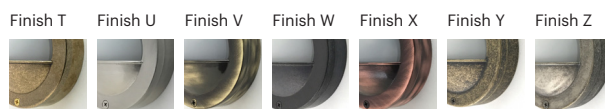

Turtur

70001

GOOD NIGHT

Orichalcum Surface

Fixture finish changes with weather, affecting appearance over time

Installation	Outdoor	CRI	E27
Mounting Position	Surface	Life Time	E27
IP	64	Dimensions	200x140 h100mm
Wattage	max. 40W	Adjustable	No
Lumen output	E27		
Connection	230V		
Driver	Not required		
Dimmable	E27		

70001.E27.XX.4.*

Number	W	Colour Temperature	Light Distribution	Finish
70001	E27	XX	 4 Superwide	<ul style="list-style-type: none">  T Raw Brass  U Nickel matte  V Antique Brass  W Black Oxidation  X Antique Cooper  Y Matte Oxidation  Z Pewter