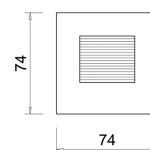

Tellus

10705

GOOD NIGHT

Recessed wall

INDOOR

RECESSED

<b>Installation</b>	Indoor	<b>CRI</b>	>85
<b>Mounting Position</b>	Wall recessed	<b>Life Time</b>	40.000 h
<b>IP</b>	20	<b>Cut-out Size</b>	Ø68 h40mm
<b>Wattage</b>	3W	<b>Dimensions</b>	74x74 h38mm
<b>Lumen output</b>	50	<b>Adjustable</b>	No
<b>Connection</b>	230V		
<b>Driver</b>	Included built-in		
<b>Dimmable*</b>	Non-dimmable		

10705.3.27.5.\*\*

Number	W	Colour Temperature	Light Distribution	Finish	Dim
10705	3	27 2700	 5 Asymmetric	○ 10 White ● 20 Black	NDI* Driver included (non-dimmable)