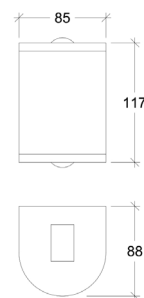

Simetrix

80808

GOOD NIGHT

Surface

Installation	Indoor / Outdoor	CRI	>80
Mounting Position	Surface	Life Time	30.000 h
IP	65	Cut-out Size	-
Wattage	2x3W	Dimensions	85x88 h117mm
Lumen output	37	Adjustable	No
Connection	230V		
Driver	Included built-in		
Dimmable*	Non-dimmable		

80808.6.30.1.20.NDI

Number	W	Colour Temperature	Light Distribution	Finish	Dim
80808	6	30 3000	 1 Narrow	● 20 Black	NDI* Driver included (non-dimmable)