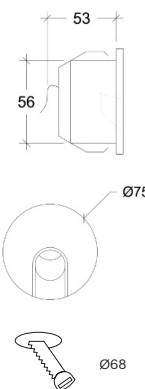

Signum

70702

GOOD NIGHT

Recessed wall

Installation	Indoor / Outdoor
Mounting Position	Wall recessed
IP	65
Wattage	1,5W
Lumen output	170
Connection	230VA
Driver	Included built-in
Dimmable*	Non-dimmable

CRI	>90
Life Time	40.000 h
Cut-out Size	Ø68 h71mm
Dimensions	Ø75 h53mm
Adjustable	No

70702.1.**.*

Number	W	Colour Temperature	Light Distribution	Finish	Dim
70702	1	30 3000	 5 Asymmetric	○ 10 White ● 20 Black	NDI* Driver included (non-dimmable)

Supplied with 200cm cable
Recessing box included