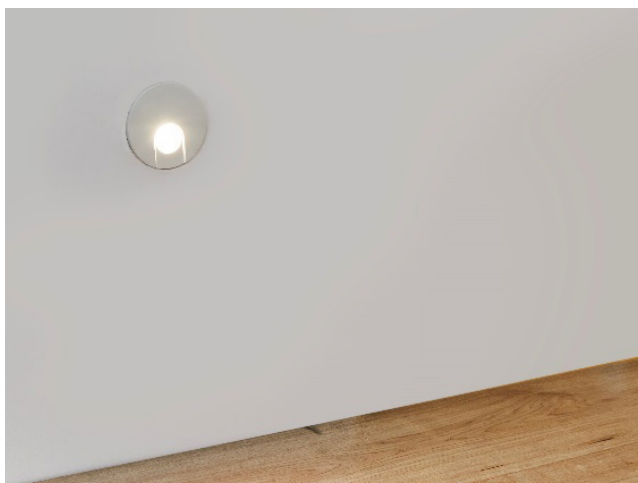

Signum

70702

GOOD NIGHT

Recessed wall

Installation	Indoor / Outdoor
Mounting Position	Wall recessed
IP	65
Wattage	1,5W
Lumen output	170
Connection	230VA
Driver	Included built-in
Dimmable*	Non-dimmable

CRI	>90
Life Time	40.000 h
Cut-out Size	Ø68 h71mm
Dimensions	Ø75 h53mm
Adjustable	No

70702.1.**.*

Number	W	Colour Temperature	Light Distribution	Finish	Dim
70702	1	30 3000	 5 Asymmetric	○ 10 White ● 20 Black	NDI* Driver included (non-dimmable)

Supplied with 200cm cable
Recessing box included