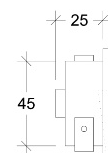

Scala

75005

GOOD NIGHT

Recessed wall

Installation	Indoor / Outdoor
Mounting Position	Wall recessed
IP	20
Wattage	1W
Lumen output	100
Connection	230VA
Driver	Included built-in
Dimmable*	Non-dimmable

CRI	>90
Life Time	20.000 h
Cut-out Size	Ø61 h50mm (with recessing box) Ø50 h30mm (without recessing box)
Dimensions	Ø58 h25mm
Adjustable	No

70005.1.30.5.**

Number	W	Colour Temperature	Light Distribution	Finish	Dim
70005	1	30 3000	 5 Asymmetric	○ 10 White ● 20 Black	NDI* Driver included (non-dimmable)

Recessing box included