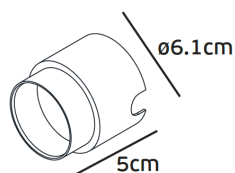

Scala

75005

GOOD NIGHT

Recessed wall

Installation	Indoor / Outdoor
Mounting Position	Wall recessed
IP	20
Wattage	1W
Lumen output	100
Connection	230VA
Driver	Included built-in
Dimmable*	Non-dimmable

CRI	>90
Life Time	20.000 h
Cut-out Size	Ø61 h50mm (with recessing box) Ø50 h30mm (without recessing box)
Dimensions	Ø58 h25mm
Adjustable	No

70005.1.30.5.**

Number	W	Colour Temperature	Light Distribution	Finish	Dim
70005	1	30 3000	 5 Asymmetric	○ 10 White ● 20 Black	NDI* Driver included (non-dimmable)

Recessing box included