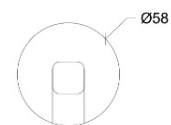

Scala

75005

GOOD NIGHT

Recessed wall

Installation	Indoor / Outdoor
Mounting Position	Wall recessed
IP	20
Wattage	1W
Lumen output	100
Connection	230VA
Driver	Included built-in
Dimmable*	Non-dimmable

CRI	>90
Life Time	20.000 h
Cut-out Size	Ø61 h50mm (with recessing box) Ø50 h30mm (without recessing box)
Dimensions	Ø58 h25mm
Adjustable	No

70005.1.30.5.**

Number	W	Colour Temperature	Light Distribution	Finish	Dim
70005	1	30 3000	 5 Asymmetric	○ 10 White ● 20 Black	NDI* Driver included (non-dimmable)

Recessing box included