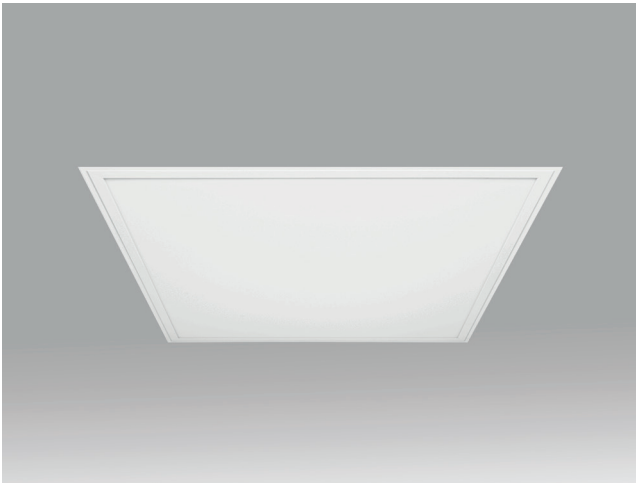

Savanna 60x60 Opal

GOOD NIGHT

10160

Recessed / Surface / Suspended

Installation	Indoor	CRI	>80
Mounting Position	Ceiling recessed	Life Time	40.000 h
IP	20	Cut-out Size	595x595 h40mm (technical ceiling)
Wattage	36W	Dimensions	595x595 h35mm
Lumen output	3250		
Connection	230V		
Driver	Included remote		
Dimmable*	ON/OFF, DALI, PUSH (See drivers section)		

10160.36.**.6.10

Number	W	Colour Temperature	Light Distribution	Finish	Dim
10160	36	30 3000 40 4000 50 5000	6 Opal 120°	10 White	NDI* Driver included (non-dimmable) Dimmable driver upon request

Accessory