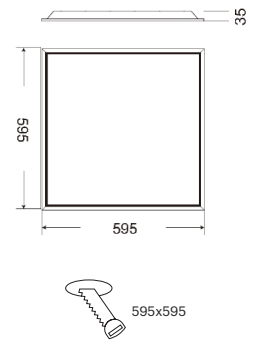

Savanna 60x60 Opal

GOOD NIGHT

10160

Recessed / Surface / Suspended

Installation	Indoor	CRI	>80
Mounting Position	Ceiling recessed	Life Time	40.000 h
IP	20	Cut-out Size	595x595 h40mm (technical ceiling)
Wattage	36W	Dimensions	595x595 h35mm
Lumen output	3250		
Connection	230V		
Driver	Included remote		
Dimmable*	ON/OFF, DALI, PUSH (See drivers section)		

10160.36.**.6.10

Number	W	Colour Temperature	Light Distribution	Finish	Dim
10160	36	30 3000 40 4000 50 5000	6 Opal 120°	10 White	NDI* Driver included (non-dimmable) Dimmable driver upon request

Accessory