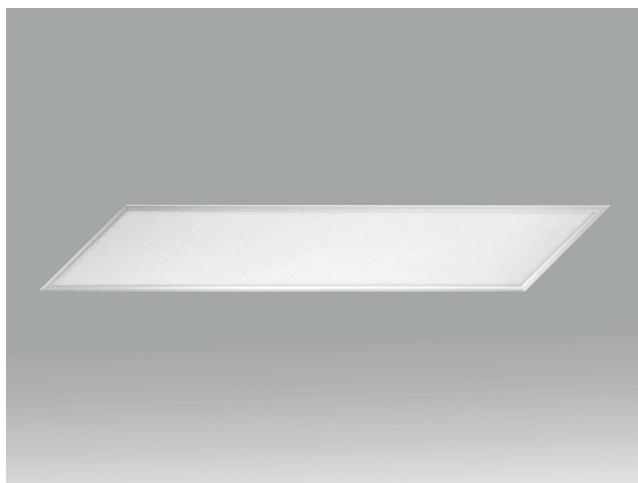

# Savanna 120x30 Opal

GOOD NIGHT

10162

Recessed / Surface / Suspended

<b>Installation</b>	Indoor
<b>Mounting Position</b>	Ceiling recessed
<b>IP</b>	20
<b>Wattage</b>	36W
<b>Lumen output</b>	3200
<b>Connection</b>	230V
<b>Driver</b>	Included remote
<b>Dimmable*</b>	ON/OFF, DALI, PUSH (See drivers section)

<b>CRI</b>	>80
<b>Life Time</b>	40.000 h
<b>Cut-out Size</b>	295x1195 h40mm (technical ceiling)
<b>Dimensions</b>	295x1195 h35mm

10162.36.\*\*.6.10

Number	W	Colour Temperature	Light Distribution	Finish	Dim
10162	36	30 3000 40 4000 50 5000	6 Opal 120°	○ 10 White	<b>NDI*</b> Driver included (non-dimmable) Dimmable driver upon request