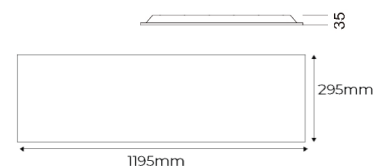

# Savanna 120x30 Opal

GOOD NIGHT

10162

Recessed / Surface / Suspended

<b>Installation</b>	Indoor
<b>Mounting Position</b>	Ceiling recessed
<b>IP</b>	20
<b>Wattage</b>	36W
<b>Lumen output</b>	3200
<b>Connection</b>	230V
<b>Driver</b>	Included remote
<b>Dimmable*</b>	ON/OFF, DALI, PUSH (See drivers section)

<b>CRI</b>	>80
<b>Life Time</b>	40.000 h
<b>Cut-out Size</b>	295x1195 h40mm (technical ceiling)
<b>Dimensions</b>	295x1195 h35mm

10162.36.\*\*.6.10

Number	W	Colour Temperature	Light Distribution	Finish	Dim
10162	36	30 3000 40 4000 50 5000	6 Opal 120°	○ 10 White	<b>NDI*</b> Driver included (non-dimmable) Dimmable driver upon request