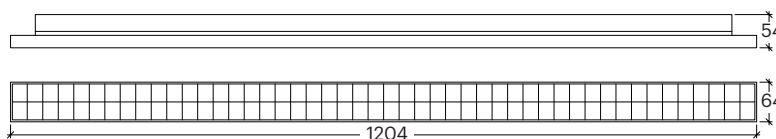

Sabrolumo UGR Track L1200

GOOD NIGHT

20451

Track

UGR
<19

Installation	Indoor
Mounting Position	Track
IP	20
IK	06
Wattage	53W (46W / 39W / 17W)*
Lumen Output	6700
Connection	230V
Driver	Included built-in
Dimmable*	Non-dimmable (dimmable drivers on request) DALI

CRI	>80
Life Time	50.000 h
Cut-out Size	-
Dimensions	1204x64 h54mm
Adjustable	No

20451.53.**.*.NDI*

Number	W	Colour Temperature	Light Distribution	Finish	Dim
20451	53	30 3000	3 Wide 50° UGR<19 Silver reflector	○ 10 White	NDI* Driver included (non-dimmable) Dimmable driver upon request
		40 4000		● 20 Black	
		50 5000			
		60 6000			