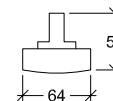

Sabrolumo UGR Track L1200

GOOD NIGHT

20451

Track

UGR
<19

Installation	Indoor
Mounting Position	Track
IP	20
IK	06
Wattage	53W (46W / 39W / 17W)*
Lumen Output	6700
Connection	230V
Driver	Included built-in
Dimmable*	Non-dimmable (dimmable drivers on request) DALI

CRI	>80
Life Time	50.000 h
Cut-out Size	-
Dimensions	1204x64 h54mm
Adjustable	No

20451.53.**.*.NDI*

Number	W	Colour Temperature	Light Distribution	Finish	Dim
20451	53	30 3000	3 Wide 50° UGR<19 Silver reflector	○ 10 White	NDI* Driver included (non-dimmable) Dimmable driver upon request
		40 4000		● 20 Black	
		50 5000			
		60 6000			