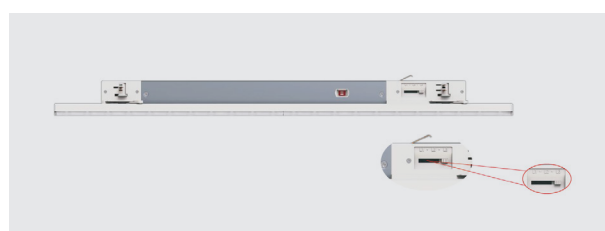

Sabrolumo UGR Track L1200

GOOD NIGHT

20451

Track

UGR
<19

Installation	Indoor
Mounting Position	Track
IP	20
IK	06
Wattage	53W (46W / 39W / 17W)*
Lumen Output	6700
Connection	230V
Driver	Included built-in
Dimmable*	Non-dimmable (dimmable drivers on request) DALI

CRI	>80
Life Time	50.000 h
Cut-out Size	-
Dimensions	1204x64 h54mm
Adjustable	No

20451.53.**.*.NDI*

Number	W	Colour Temperature	Light Distribution	Finish	Dim
20451	53	30 3000	3 Wide 50° UGR<19 Silver reflector	○ 10 White	NDI* Driver included (non-dimmable) Dimmable driver upon request
		40 4000		● 20 Black	
		50 5000			
		60 6000			

* Power selector

Phase adjustable L1/L2/L3