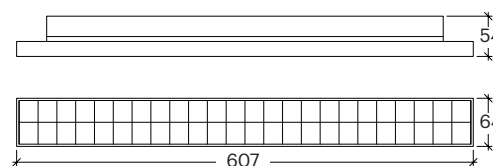

Sabrolumo UGR Track L600

20450

GOOD NIGHT

Track

**UGR
<19**

Installation	Indoor	CRI	>80
Mounting Position	Track	Life Time	50.000 h
IP	20	Cut-out Size	-
IK	06	Dimensions	607x64 h54mm
Wattage	27W (24W / 20W / 17W)*	Adjustable	No
Lumen Output	3300		
Connection	230V		
Driver	Included built-in		
Dimmable*	Non-dimmable (dimmable drivers on request) DALI		

20450.27.**.*.**.NDI*

Number	W	Colour Temperature	Light Distribution	Finish	Dim
20450	27	30 3000	3 Wide 50° UGR<19 Silver reflector	○ 10 White	NDI* Driver included (non-dimmable) Dimmable driver upon request
		40 4000		● 20 Black	
		50 5000			
		60 6000			