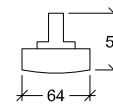

Sabrolumo UGR Track L600

20450

GOOD NIGHT

Track

**UGR
<19**

Installation	Indoor	CRI	>80
Mounting Position	Track	Life Time	50.000 h
IP	20	Cut-out Size	-
IK	06	Dimensions	607x64 h54mm
Wattage	27W (24W / 20W / 17W)*	Adjustable	No
Lumen Output	3300		
Connection	230V		
Driver	Included built-in		
Dimmable*	Non-dimmable (dimmable drivers on request) DALI		

20450.27.**.*.**.NDI*

Number	W	Colour Temperature	Light Distribution	Finish	Dim
20450	27	30 3000	3 Wide 50° UGR<19 Silver reflector	○ 10 White	NDI* Driver included (non-dimmable) Dimmable driver upon request
		40 4000		● 20 Black	
		50 5000			
		60 6000			