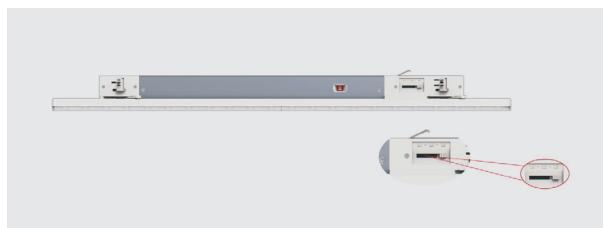

Sabrolumo UGR Track L600

20450

GOOD NIGHT

Track

**UGR
<19**

Installation	Indoor	CRI	>80
Mounting Position	Track	Life Time	50.000 h
IP	20	Cut-out Size	-
IK	06	Dimensions	607x64 h54mm
Wattage	27W (24W / 20W / 17W)*	Adjustable	No
Lumen Output	3300		
Connection	230V		
Driver	Included built-in		
Dimmable*	Non-dimmable (dimmable drivers on request) DALI		

20450.27.**.*.**.NDI*

Number	W	Colour Temperature	Light Distribution	Finish	Dim
20450	27	30 3000	3 Wide 50° UGR<19 Silver reflector	○ 10 White	NDI* Driver included (non-dimmable) Dimmable driver upon request
		40 4000		● 20 Black	
		50 5000			
		60 6000			

* Power selector

Phase adjustable L1/L2/L3