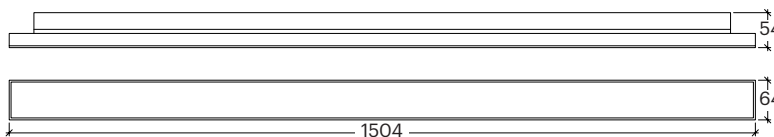

Sabrolumo Track L1500

20442

GOOD NIGHT

Track

Installation	Indoor
Mounting Position	Track
IP	20
IK	06
Wattage	64W (56W / 47W / 39W)*
Lumen Output	10240
Connection	230V
Driver	Included built-in
Dimmable*	Non-dimmable (dimmable drivers on request) DALI

CRI	>80
Life Time	50.000 h
Cut-out Size	-
Dimensions	1504x64 h54mm
Adjustable	No

20442. 64.**.**.NDI*

Number	W	Colour Temperature	Light Distribution	Finish	Dim
20442	64	30 3000	2 Medium 30°	○ 10 White	NDI* Driver included (non-dimmable) Dimmable driver upon request
		40 4000	3 Wide 60°		
		50 5000	4 Superwide 90°		
		60 6000	5D Double Asym. 2x25°		
			5DW Double Asym. 2x60°		
			6 Opal 120°		