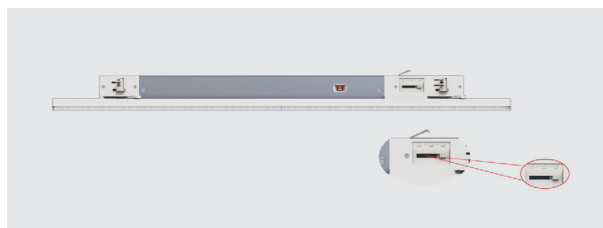

Sabrolumo Track L1500

20442

GOOD NIGHT

Track

Installation	Indoor
Mounting Position	Track
IP	20
IK	06
Wattage	64W (56W / 47W / 39W)*
Lumen Output	10240
Connection	230V
Driver	Included built-in
Dimmable*	Non-dimmable (dimmable drivers on request) DALI

CRI	>80
Life Time	50.000 h
Cut-out Size	-
Dimensions	1504x64 h54mm
Adjustable	No

20442. 64.**.**.NDI*

Number	W	Colour Temperature	Light Distribution	Finish	Dim
20442	64	30 3000	2 Medium 30°	○ 10 White	NDI* Driver included (non-dimmable) Dimmable driver upon request
		40 4000	3 Wide 60°		
		50 5000	4 Superwide 90°		
		60 6000	5D Double Asym. 2x25°		
			5DW Double Asym. 2x60°		
			6 Opal 120°		

* Power selector

Phase adjustable L1/L2/L3