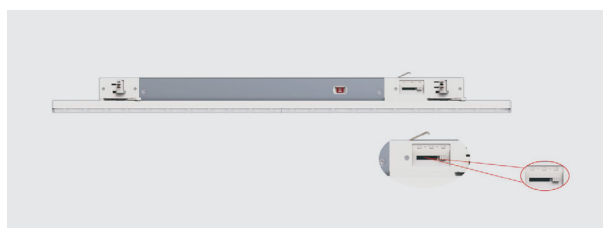

Sabrolumo Track L600

20440

GOOD NIGHT

Track

Installation	Indoor
Mounting Position	Track
IP	20
IK	06
Wattage	27W (24W / 20W / 17W)*
Lumen Output	4320
Connection	230V
Driver	Included built-in
Dimmable*	Non-dimmable (dimmable drivers on request) DALI

CRI	>80
Life Time	50.000 h
Cut-out Size	-
Dimensions	607x64 h54mm
Adjustable	No

20440.27.**.*.NDI*

Number	W	Colour Temperature	Light Distribution	Finish	Dim
20440	27	30 3000	2 Medium 30°	○ 10 White	NDI* Driver included (non-dimmable) Dimmable driver upon request
		40 4000	3 Wide 60°		
		50 5000	4 Superwide 90°		
		60 6000	5D Double Asym. 2x25°		
			5DW Double Asym. 2x60°		
			6 Opal 120°		

* Power selector

Phase adjustable L1/L2/L3