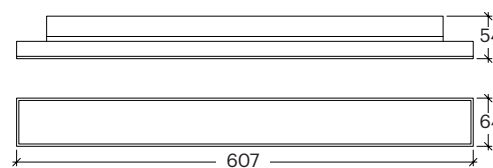

Sabrolumo Track L600

20440

GOOD NIGHT

Track

Installation	Indoor
Mounting Position	Track
IP	20
IK	06
Wattage	27W (24W / 20W / 17W)*
Lumen Output	4320
Connection	230V
Driver	Included built-in
Dimmable*	Non-dimmable (dimmable drivers on request) DALI

CRI	>80
Life Time	50.000 h
Cut-out Size	-
Dimensions	607x64 h54mm
Adjustable	No

20440.27.**.*.NDI*

Number	W	Colour Temperature	Light Distribution	Finish	Dim
20440	27	30 3000	2 Medium 30°	○ 10 White	NDI* Driver included (non-dimmable) Dimmable driver upon request
		40 4000	3 Wide 60°		
		50 5000	4 Superwide 90°		
		60 6000	5D Double Asym. 2x25°		
			5DW Double Asym. 2x60°		
			6 Opal 120°		