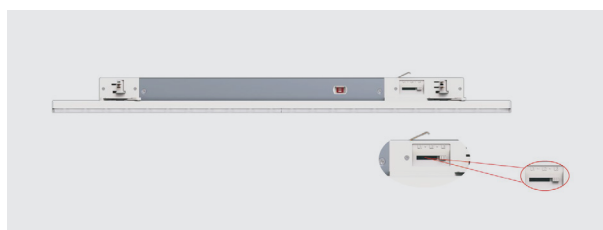

Sabrolumo Track L1200

20441

GOOD NIGHT

Track

Installation	Indoor
Mounting Position	Track
IP	20
IK	06
Wattage	53W (46W / 39W / 17W)*
Lumen Output	8480
Connection	230V
Driver	Included built-in
Dimmable*	Non-dimmable (dimmable drivers on request) DALI

CRI	>80
Life Time	50.000 h
Cut-out Size	-
Dimensions	1204x64 h54mm
Adjustable	No

20441.53.**.*.NDI*

Number	W	Colour Temperature	Light Distribution	Finish	Dim
20441	53	30 3000	2 Medium 30°	○ 10 White	NDI* Driver included (non-dimmable) Dimmable driver upon request
		40 4000	3 Wide 60°		
		50 5000	4 Superwide 90°		
		60 6000	5D Double Asym. 2x25°		
			5DW Double Asym. 2x60°		
			6 Opal 120°		

* Power selector

Phase adjustable L1/L2/L3