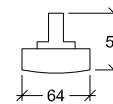

CRI	>80
Life Time	50.000 h
Cut-out Size	-
Dimensions	1204x64 h54mm
Adjustable	No

20441.53.**.*.NDI*

Number	W	Colour Temperature	Light Distribution	Finish	Dim
20441	53	30 3000	2 Medium 30°	○ 10 White	NDI* Driver included (non-dimmable) Dimmable driver upon request
		40 4000	3 Wide 60°		
		50 5000	4 Superwide 90°		
		60 6000	5D Double Asym. 2x25°		
			5DW Double Asym. 2x60°		
			6 Opal 120°		