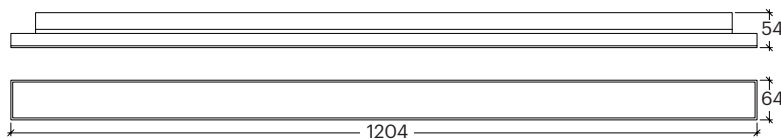

Sabrolumo Track L1200

20441

GOOD NIGHT

Track

Installation	Indoor
Mounting Position	Track
IP	20
IK	06
Wattage	53W (46W / 39W / 17W)*
Lumen Output	8480
Connection	230V
Driver	Included built-in
Dimmable*	Non-dimmable (dimmable drivers on request) DALI

CRI	>80
Life Time	50.000 h
Cut-out Size	-
Dimensions	1204x64 h54mm
Adjustable	No

20441.53.**.*.NDI*

Number	W	Colour Temperature	Light Distribution	Finish	Dim
20441	53	30 3000	2 Medium 30°	○ 10 White	NDI* Driver included (non-dimmable) Dimmable driver upon request
		40 4000	3 Wide 60°		
		50 5000	4 Superwide 90°		
		60 6000	5D Double Asym. 2x25°		
			5DW Double Asym. 2x60°		
			6 Opal 120°		