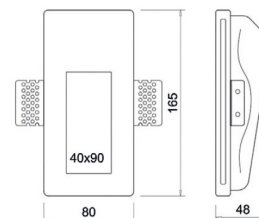

Praetorium

10713

GOOD NIGHT

Recessed wall

INDOOR

RECESSED

ALEXA, SIRI
GOOGLE

CASAMBI

WIRELESS

Only for cavity wall
Gypsum material
Paintable

Installation	Indoor	CRI	>80
Mounting Position	Wall recessed	Life Time	40.000 h
IP	20	Cut-out Size	169x84 h52mm
Wattage	1W	Dimensions	165x80 h48mm
Lumen output	100	Adjustable	No
Connection	350mA		
Driver	Included remote		
Dimmable*	Non-dimmable		

10713.1.30.5.10

Number	W	Colour Temperature	Light Distribution	Finish	Dim
10713	1	30 3000	 5 Asymetric	○ 10 White	NDI* Driver included (non-dimmable)