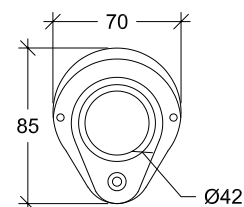

Porcellanatum Basic Switch

30081

GOOD NIGHT

Surface

Installation	Indoor	CRI	E27
Mounting Position	Surface	Life Time	E27
Material	Porcelain	Cut-out Size	-
IP	20	Dimensions	Ø70 h131mm
Wattage	E27	Adjustable	No
Lumen output	E27		
Connection	230V		
Driver	Not required		
Dimmable	Depending on lamp		

30081.E27.XX.X.10

Number	W	Colour Temperature	Light Distribution	Finish	Dim
30081	E27	XX Depending on lamp	X Depending on lamp	⊙ 11 White & White	Depending on lamp