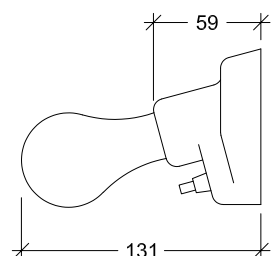

Porcellanatum Basic Switch

30081

GOOD NIGHT

Surface

Installation	Indoor	CRI	E27
Mounting Position	Surface	Life Time	E27
Material	Porcelain	Cut-out Size	-
IP	20	Dimensions	Ø70 h131mm
Wattage	E27	Adjustable	No
Lumen output	E27		
Connection	230V		
Driver	Not required		
Dimmable	Depending on lamp		

30081.E27.XX.X.10

Number	W	Colour Temperature	Light Distribution	Finish	Dim
30081	E27	XX Depending on lamp	X Depending on lamp	⊙ 11 White & White	Depending on lamp