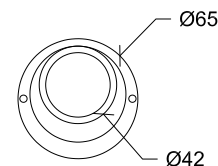

Porcellanatum Basic

30080

GOOD NIGHT

Surface

Installation	Indoor
Mounting Position	Surface
Material	Porcelain
IP	20
Wattage	E27
Lumen output	E27
Connection	230V
Driver	Not required
Dimmable	Depending on lamp

CRI	E27
Life Time	E27
Cut-out Size	-
Dimensions	Ø65 h135mm
Adjustable	No

30080.E27.XX.X.10

Number	W	Colour Temperature	Light Distribution	Finish	Dim
30080	E27	XX Depending on lamp	X Depending on lamp	© 11 White & White	Depending on lamp