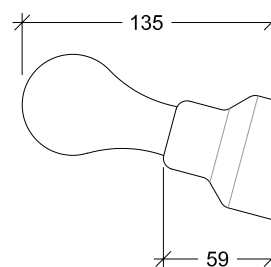

Porcellanatum Basic

30080

GOOD NIGHT

Surface

Installation	Indoor
Mounting Position	Surface
Material	Porcelain
IP	20
Wattage	E27
Lumen output	E27
Connection	230V
Driver	Not required
Dimmable	Depending on lamp

CRI	E27
Life Time	E27
Cut-out Size	-
Dimensions	Ø65 h135mm
Adjustable	No

30080.E27.XX.X.10

Number	W	Colour Temperature	Light Distribution	Finish	Dim
30080	E27	XX Depending on lamp	X Depending on lamp	© 11 White & White	Depending on lamp