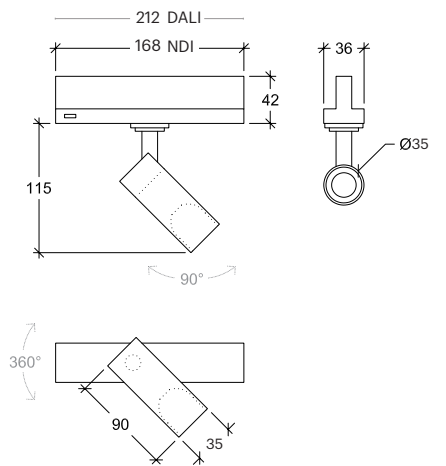

Pictus Track

20023

GOOD NIGHT

Track

Installation	Indoor
Mounting Position	Track
IP	20
Wattage	6,8W
Lumen Output	845
Connection	230V
Driver	Included built-in
Dimmable	Non-dimmable Dimmable DALI

CRI	>90
Life Time	L80/B10 >55.000 h
Cut-out Size	70mm
Dimensions	Ø35 h90mm
Adjustable	Yes

20023.7.**.*.**

Number	W	Colour Temperature	Light Distribution	Finish	Dim
20023	7	27 2700	1 Narrow 20°	○ 10 White	NDI Non-dimmable Driver
		30 3000	2 Medium 38°	● 20 Black	DAL DALI Driver
		40 4000	3 Wide 50°	● 30 Aluminium	
				● 40 Gold	
				● AO Corten	
				● BO Copper	