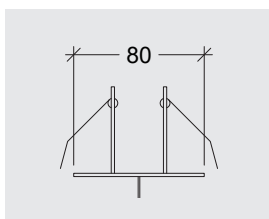

Recessed canopy on request