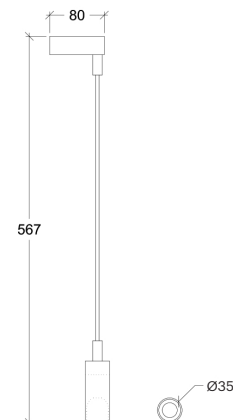

# Pictus Cylinder Suspended

GOOD NIGHT

35077

Suspended

Standard: surface mounted canopy

INDOOR SUSPENDED

DIMMABLE

CASAMBI

WIRELESS

<b>Installation</b>	Indoor	<b>CRI</b>	>90
<b>Mounting Position</b>	Suspended	<b>Life Time</b>	40.000 h
<b>IP</b>	20	<b>Cut-out Size</b>	-
<b>Wattage</b>	5W	<b>Dimensions</b>	Ø35 h120mm
<b>Lumen output</b>	665	<b>Adjustable</b>	No
<b>Connection</b>	230V		
<b>Driver</b>	Included built-in		
<b>Dimmable*</b>	Non-dimmable *Dimmable drivers upon request		

35077.5.\*\*.\*

Number	W	Colour Temperature	Light Distribution	Finish	Dim
35077	5	27 2700	1 Narrow 20°	○ 10 White	<b>NDI*</b> Driver included (non-dimmable) Dimmable driver upon request
		30 3000	2 Medium 38°	● 20 Black	
		40 4000	3 Wide 50°	● 30 Aluminium	
				● 40 Gold	
				● A0 Corten	
				● B0 Copper	