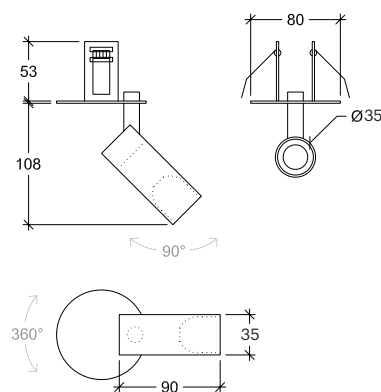

CASAMBI

WIRELESS

Installation	Indoor
Mounting Position	Ceiling surface
IP	20
Wattage	5W
Lumen Output	665
Connection	200mA
Driver	Not included
Dimmable	ON/OFF, DALI, PUSH (See drivers section)

CRI	90
Life Time	L80/B10 >55.000 h
Cut-out Size	Ø60 h60mm
Dimensions	Ø35 h108mm
Adjustable	Yes

10036.5.**.*.**

Number	W	Colour Temperature	Light Distribution	Finish	Dim
10036	5	27 2700	1 Narrow 20°	○ 10 White	XXX Driver not included (See drivers section)
		30 3000	2 Medium 38°	● 20 Black	
		40 4000	3 Wide 50°	● 30 Aluminium	
				● 40 Gold	
				● AO Corten	
				● BO Copper	