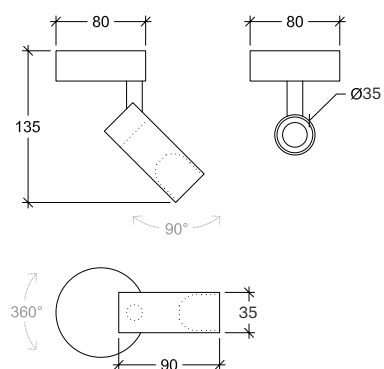

Pictus Base Surface

30084

GOOD NIGHT

Surface

Installation	Indoor
Mounting Position	Ceiling surface
IP	20
Wattage	5W
Lumen output	665
Connection	230V
Driver	Included built-in
Dimmable	Non-dimmable

CRI	90
Life Time	L80/B10 >55.000 h
Cut-out Size	-
Dimensions	Ø35 h135mm
Adjustable	Yes

30084.5.**.*.**

Number	W	Colour Temperature	Light Distribution	Finish	Dim
30084	5	27 2700	1 Narrow 20°	○ 10 White	NDI Driver included (non-dimmable)
		30 3000	2 Medium 38°	● 20 Black	
		40 4000	3 Wide 50°	● 30 Aluminium	
				● 40 Gold	
				● AO Corten	
				● BO Copper	