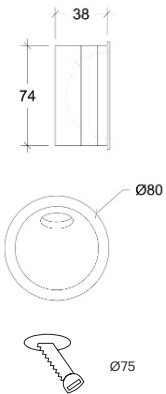

Oculus

75006

GOOD NIGHT

Recessed wall

Installation	Indoor / Outdoor	CRI	>80
Mounting Position	Wall recessed	Life Time	30.000 h
IP	65	Cut-out Size	Ø75 h38mm
Wattage	2W	Dimensions	Ø80 h38mm
Lumen output	120	Adjustable	No
Connection	230VA		
Driver	Included built-in		
Dimmable*	Non-dimmable		

70006.1.30.5.\*\*

Number	W	Colour Temperature	Light Distribution	Finish	Dim
70006	1	30 3000	 5 Asymmetric	○ 10 White ● 20 Black	NDI* Driver included (non-dimmable)

Supplied with 200cm cable