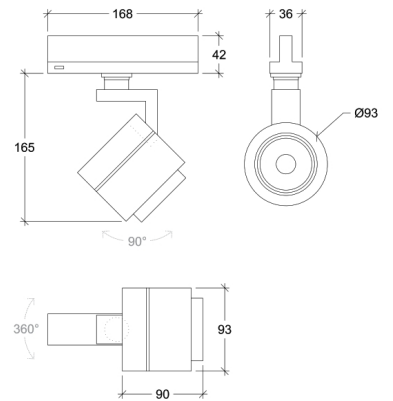

Museum Plus Track

20022

GOOD NIGHT

Track

Installation	Indoor
Mounting Position	Track
IP	20
Wattage	12,3W 23,6W
Lumen Output	1600 3300
Connection	230V
Driver	Included built-in
Dimmable	Non-dimmable Dimmable DALI

CRI	>90
Life Time	L80/B10 > 55.000h
Cut-out Size	-
Dimensions	Ø93 h90mm
Adjustable	Yes
Track connector	ON/OFF 168mm DALI2 12,3W 212mm DALI2 23,6W 248mm

20022.20.**.*.**

Number	W	Colour Temperature	Light Distribution	Finish	Dim
20022	12	27 2700	1 Narrow 12°	○ 10 White	NDI Non-dimmable Driver DAL DALI
	24	30 3000	2 Medium 25°	● 20 Black	
		40 4000	3 Wide 36°	Other finishes available upon request	