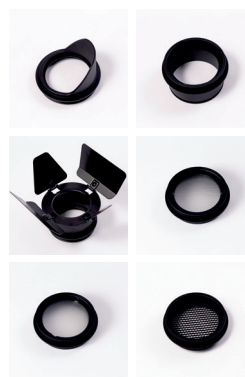

Museum Plus Base Surface

30097

GOOD NIGHT

Surface

Installation	Indoor
Mounting Position	Track
IP	20
Wattage	12,3W 23,6W
Lumen Output	1600 3300
Connection	230V
Driver	Included built-in
Dimmable	Phase Dim

CRI	>90
Life Time	L80/B10 >55.000 h
Cut-out Size	-
Dimensions	Ø93 h90mm
Adjustable	Yes

30097.**.**.**

Number	W	Colour Temperature	Light Distribution	Finish	Dim
30097	12	27 2700	1 Narrow 12°	○ 10 White	DTR Phase Dim
	24	30 3000	2 Medium 25°	● 20 Black	
		40 4000	3 Wide 36°	Other finishes available upon request	

- 20022.A.1.20 Asymmetric cowl
 - 20022.A.2.20 Symmetric cowl
 - 20022.A.3.20 Barn doors
 - 20022.A.4.20 Oval lens
 - 20022.A.5.20 Spread lens
 - 20022.A.6.20 Honeycomb Louvre
- Black