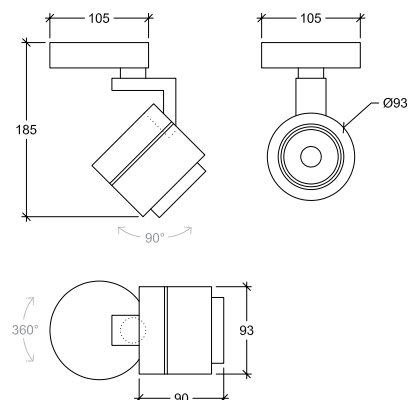

Museum Plus Base Surface

30097

GOOD NIGHT

Surface

Installation	Indoor
Mounting Position	Track
IP	20
Wattage	12,3W 23,6W
Lumen Output	1600 3300
Connection	230V
Driver	Included built-in
Dimmable	Phase Dim

CRI	>90
Life Time	L80/B10 >55.000 h
Cut-out Size	-
Dimensions	Ø93 h90mm
Adjustable	Yes

30097.**.**.**

Number	W	Colour Temperature	Light Distribution	Finish	Dim
30097	12	27 2700	1 Narrow 12°	○ 10 White	DTR Phase Dim
	24	30 3000	2 Medium 25°	● 20 Black	
		40 4000	3 Wide 36°	Other finishes available upon request	