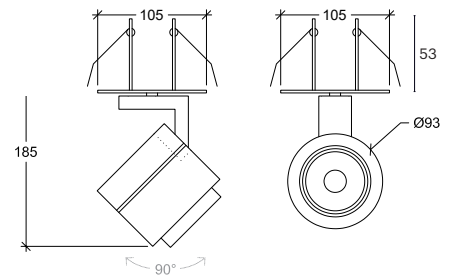

WIRELESS

<b>Installation</b>	Indoor
<b>Mounting Position</b>	Track
<b>IP</b>	20
<b>Wattage</b>	12,3W 23,6W
<b>Lumen Output</b>	1600 3300
<b>Connection</b>	359mA 700mA
<b>Driver</b>	Not included
<b>Dimmable</b>	ON/OFF, DALI, PUSH (See drivers section)

<b>CRI</b>	>90
<b>Life Time</b>	L80/B10 >55.000 h
<b>Cut-out Size</b>	Ø70 h60mm
<b>Dimensions</b>	Ø93 h90mm
<b>Adjustable</b>	Yes

Ø70

10039\*\*0.\*\*.\*.\*\*

Number	W	Colour Temperature	Light Distribution	Finish	Dim
10039	12	27 2700	1 Narrow 12°	○ 10 White	XXX Driver not included (See drivers section)
	24	30 3000	2 Medium 25°	● 20 Black	
		40 4000	3 Wide 36°	Other finishes available upon request	