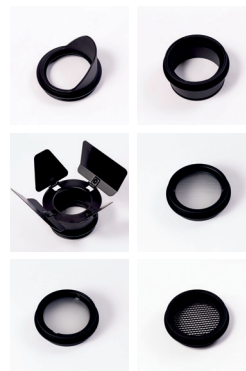

<b>CRI</b>	>90
<b>Life Time</b>	L80/B10 >55.000 h
<b>Cut-out Size</b>	Ø70 h60mm
<b>Dimensions</b>	Ø93 h90mm
<b>Adjustable</b>	Yes

Ø70

10039\*\*0.\*\*.\*.\*\*

Number	W	Colour Temperature	Light Distribution	Finish	Dim
10039	12	27 2700	1 Narrow 12°	○ 10 White	XXX Driver not included (See drivers section)
	24	30 3000	2 Medium 25°	● 20 Black	
		40 4000	3 Wide 36°	Other finishes available upon request	

- 20022.A.1.20 Asymmetric cowl
- 20022.A.2.20 Symmetric cowl
- 20022.A.3.20 Barn doors
- 20022.A.4.20 Oval lens
- 20022.A.5.20 Spread lens
- 20022.A.6.20 Honeycomb Louvre

● Black