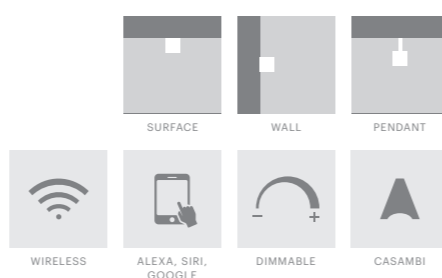

A luminaire designed for flexibility, Momentum offers both suspended and surface-mounted configurations, catering to diverse lighting needs. Choose between opal diffuse lighting for a soft ambient glow or UGR<19 optics for precise glare reduction. With its sleek profile and modern design, Momentum seamlessly integrates into any interior, enhancing the aesthetic appeal of the space. Ideal for commercial, hospitality, or residential settings, it sets the standard for versatile lighting solutions.

Up/Down Light

Surface / Suspended / Wall

1. Profile

Reference	Description	Mounting	Finish
457.00.10.M	Momentum Profile	Suspended	○ 10 White
457.00.20.M	Momentum Profile	Suspended	● 20 Black
470.00.30.M	Momentum Profile	Suspended	● 30 Aluminium