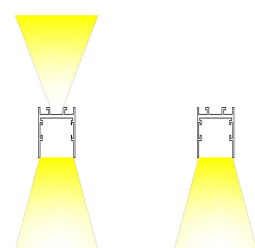

A luminaire designed for flexibility, Momentum offers both suspended and surface-mounted configurations, catering to diverse lighting needs. Choose between opal diffuse lighting for a soft ambient glow or UGR<19 optics for precise glare reduction. With its sleek profile and modern design, Momentum seamlessly integrates into any interior, enhancing the aesthetic appeal of the space. Ideal for commercial, hospitality, or residential settings, it sets the standard for versatile lighting solutions.

Up/Down Light

Surface / Suspended / Wall

1. Profile

Reference	Description	Mounting	Finish
457.00.10.M	Momentum Profile	Suspended	○ 10 White
457.00.20.M	Momentum Profile	Suspended	● 20 Black
470.00.30.M	Momentum Profile	Suspended	● 30 Aluminium