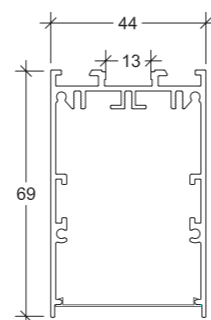

Up/Down Light

Surface / Suspended / Wall

1. Profile

Reference	Description	Mounting	Finish
457.00.10.M	Momentum Profile	Suspended	○ 10 White
457.00.20.M	Momentum Profile	Suspended	● 20 Black
470.00.30.M	Momentum Profile	Suspended	● 30 Aluminium

2. Endcap

Reference	Description	Finish
457.11.10	Endcap White (2 units)	○ 10 White
457.11.20	Endcap Black (2 units)	● 20 Black
457.11.30	Endcap Aluminium (2 units)	● 30 Aluminium

3. Power feed & Electrification