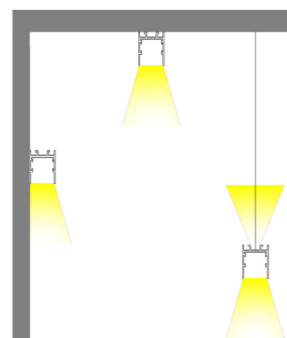

A luminaire designed for flexibility, Momentum offers both suspended and surface-mounted configurations, catering to diverse lighting needs. Choose between opal diffuse lighting for a soft ambient glow or UGR<19 optics for precise glare reduction. With its sleek profile and modern design, Momentum seamlessly integrates into any interior, enhancing the aesthetic appeal of the space. Ideal for commercial, hospitality, or residential settings, it sets the standard for versatile lighting solutions.

Up/Down Light

Surface / Suspended / Wall

1. Profile

Reference	Description	Mounting	Finish
457.00.10.M	Momentum Profile	Suspended	○ 10 White
457.00.20.M	Momentum Profile	Suspended	● 20 Black
470.00.30.M	Momentum Profile	Suspended	● 30 Aluminium