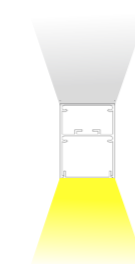

6. LED & Driver

Reference	Wattage	Description	CCT	Light Distribution	Grid Colour	Dimming
457	M14 14W/m	LED 200mA 2600 lm/m	27 2700K	2 Medium 60°	W White Grid	NDI ON/Off
	M24 24W/m	LED 350mA 4600 lm/m	30 3000K	3 Wide 90°	B Black grid	DAL Dali
			40 4000K			PDI Push Dimm

UGR ≤ 19 for 2600lm/m

UGR ≤ 19

Reference	Wattage	Description	CCT	Light Distribution	Dimming
457	M14 14W/m	LED 350mA 2600 lm/m	27 2700K	6 Opal 120°	NDI ON/Off
	M21 21W/m	LED 500mA 3500 lm/m	30 3000K		DAL Dali
			40 4000K		PDI Push Dimm

Opal Down 120°

Reference	Lumen	Description	CCT	Dimming
457.05	1000	14W/m LED 24V 1000 lm/m	27 2700K	NDI ON/Off
	2000	24W/m LED 24V 2000 lm/m	30 3000K	DAL Dali
	3000	21W/m HE LED 24V 3500 lm/m	40 4000K	PDI Push Dimm