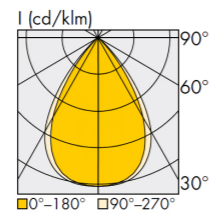

6. LED & Driver

Reference	Wattage	Description	CCT	Light Distribution	Grid Colour	Dimming
457	M14 14W/m	LED 200mA 2600 lm/m	27 2700K	2 Medium 60°	W White Grid	NDI ON/Off
	M24 24W/m	LED 350mA 4600 lm/m	30 3000K	3 Wide 90°	B Black grid	DAL Dali
			40 4000K			PDI Push Dimm

Wide 90°

UGR ≤ 19 for 2600lm/m

Medium 60°

UGR ≤ 19

Grid Colour

Reference	Wattage	Description	CCT	Light Distribution	Dimming
457	M14 14W/m	LED 350mA 2600 lm/m	27 2700K	6 Opal 120°	NDI ON/Off
	M21 21W/m	LED 500mA 3500 lm/m	30 3000K		DAL Dali
			40 4000K		PDI Push Dimm