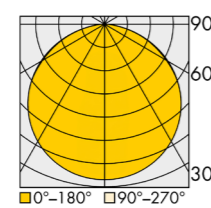

Opal Down 120°