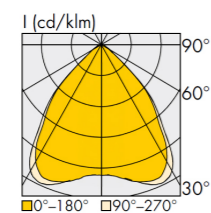

Wide 90°

UGR ≤ 19 for 2600lm/m