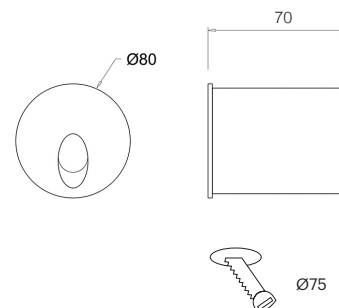

Moenia

75001

GOOD NIGHT

Recessed wall

OUTDOOR

RECESSED

Installation	Outdoor	CRI	>80
Mounting Position	Wall recessed	Life Time	20.000 h
IP	65	Cut-out Size	Ø75 h80mm
Wattage	3W	Dimensions	Ø80 h70mm
Lumen output	200	Adjustable	-
Connection	230V		
Driver	Included built-in		
Dimmable*	Non-dimmable		

75001.3.30.5.60

Number	W	Colour Temperature	Light Distribution	Finish	Dim
75001	3	30 3000	 5 Asymetric	<ul style="list-style-type: none"> ● 60 Dark Grey ○ 10 White 	NDI* Driver included (non-dimmable)