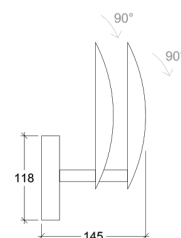

Installation	Indoor	CRI	>90
Mounting Position	Surface	Life Time	35.000 h
IP	20	Cut-out Size	-
Wattage	2x15W	Dimensions	Ø205x2 h145mm
Lumen output	2x1600	Adjustable	Yes
Connection	230V		
Driver	Not required		
Dimmable	Phase Dim		

30111.30.**.*.**.DTR

Number	W	Colour Temperature	Light Distribution	Finish	Dim
30111	15	27 2700 30 3000	4 Superwide	<i>Exterior & Interior</i> ☉ 11 White & White ● 22 Black & Black ● 32 Aluminium & Black ● 42 Gold & Black ● A2 Corten & White ● B2 Copper & Black Other finishes available upon request	DTR Phase Dim