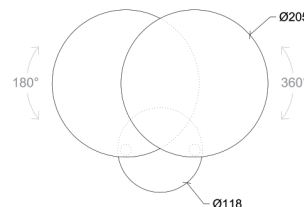

Installation	Indoor	CRI	>90
Mounting Position	Surface	Life Time	35.000 h
IP	20	Cut-out Size	-
Wattage	2x15W	Dimensions	Ø205x2 h145mm
Lumen output	2x1600	Adjustable	Yes
Connection	230V		
Driver	Not required		
Dimmable	Phase Dim		

30111.30.**.*.**.DTR

Number	W	Colour Temperature	Light Distribution	Finish	Dim
30111	15	27 2700 30 3000	4 Superwide	<i>Exterior & Interior</i> ☉ 11 White & White ● 22 Black & Black ● 32 Aluminium & Black ● 42 Gold & Black ● A2 Corten & White ● B2 Copper & Black Other finishes available upon request	DTR Phase Dim