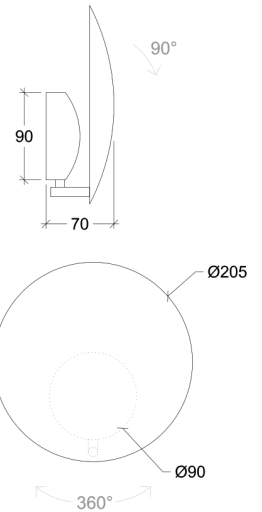

WIRELESS

<b>Installation</b>	Indoor	<b>CRI</b>	>90
<b>Mounting Position</b>	Surface	<b>Life Time</b>	35.000 h
<b>IP</b>	20	<b>Cut-out Size</b>	-
<b>Wattage</b>	15W	<b>Dimensions</b>	Ø205 h70mm
<b>Lumen output</b>	1600	<b>Adjustable</b>	Yes
<b>Connection</b>	230V		
<b>Driver</b>	Not required		
<b>Dimmable</b>	Phase Dim		

30110.15..\*\*.\*.DTR

Number	W	Colour Temperature	Light Distribution	Finish	Dim
30110	15	27 2700 30 3000	 4 Superwide	<i>Exterior &amp; Interior</i> ☉ 11 White & White ● 22 Black & Black ● 32 Aluminium & Black ● 42 Gold & Black ● A2 Corten & White ● B2 Copper & Black  Other finishes available upon request	DTR Phase Dim