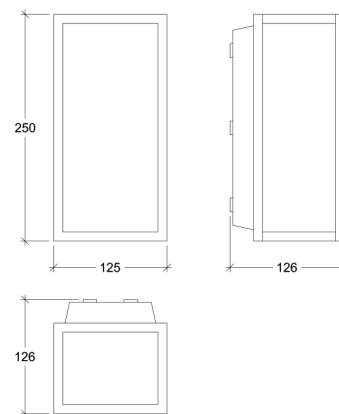

Lucerna Wall 230V

80009

GOOD NIGHT

Surface

Installation	Indoor / Outdoor
Mounting Position	Surface
IP	54
Wattage	7W
Lumen output	220
Connection	230V
Driver	Included built-in
Dimmable*	Non-dimmable

CRI	>85
Life Time	30.000 h
Cut-out Size	-
Dimensions	126x125 h250mm
Adjustable	No

80009.7.30.6.**.NDI

Number	W	Colour Temperature	Light Distribution	Finish	Dim
80009	7	30 3000	6 Opal	20 Black	NDI* Driver included (non-dimmable)