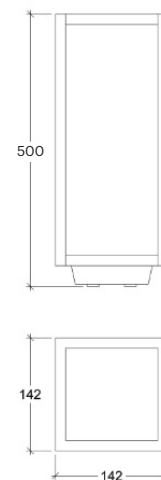

Lucerna 50 230V

80007

GOOD NIGHT

Surface

Installation	Indoor / Outdoor	CRI	>85
Mounting Position	Surface	Life Time	30.000 h
IP	54	Cut-out Size	-
Wattage	7W	Dimensions	142x142 h500mm
Lumen output	390	Adjustable	No
Connection	230V		
Driver	Included built-in		
Dimmable*	Non-dimmable		

80007.7.30.6.**.NDI

Number	W	Colour Temperature	Light Distribution	Finish	Dim
80007	3	30 3000	 6 Opal	 20 Black	NDI* Driver included (non-dimmable)