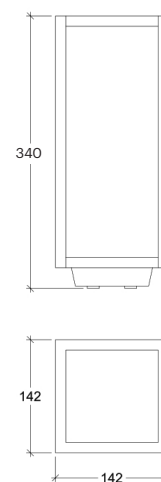

# Lucerna 34 230V

80006

GOOD NIGHT

Surface

<b>Installation</b>	Indoor / Outdoor	<b>CRI</b>	>85
<b>Mounting Position</b>	Surface	<b>Life Time</b>	30.000 h
<b>IP</b>	54	<b>Cut-out Size</b>	-
<b>Wattage</b>	7W	<b>Dimensions</b>	142x142 h340mm
<b>Lumen output</b>	390	<b>Adjustable</b>	No
<b>Connection</b>	230V		
<b>Driver</b>	Included built-in		
<b>Dimmable*</b>	Non-dimmable		

80006.7.30.6.\*\*.NDI

Number	W	Colour Temperature	Light Distribution	Finish	Dim
80006	7	30 3000	6 Opal	20 Black	NDI* Driver included (non-dimmable)