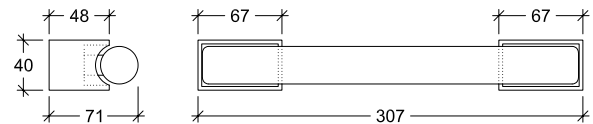

Linestrum 30.2

30073

GOOD NIGHT

Surface

| | | | |
|--------------------------|--------------|---------------------|--------------|
| Installation | Indoor | CRI | >80 |
| Mounting Position | Surface | Life Time | 25.000 h |
| IP | 20 | Cut-out Size | - |
| Wattage | 5W | Dimensions | 307x40 h71mm |
| Lumen output | 400 | Adjustable | |
| Connection | 230V | | |
| Driver | Included | | |
| Dimmable | Non-dimmable | | |

30073.5.276.**.NDI

| Number | W | Colour Temperature | Light Distribution | Finish | Dim |
|--------|---|--------------------|--------------------|--|------------------------------------|
| 30073 | 5 | 27 2700 | 6 Opal | <ul style="list-style-type: none"> <input type="radio"/> 10 White <input type="radio"/> 20 Black <input type="radio"/> 30 Aluminium <input type="radio"/> A0 Corten <input type="radio"/> B0 Copper <input type="radio"/> M0 Metallic Copper <input type="radio"/> N0 Metallic Gold <input type="radio"/> P0 Metallic Chrome | NDI Driver included (non-dimmable) |