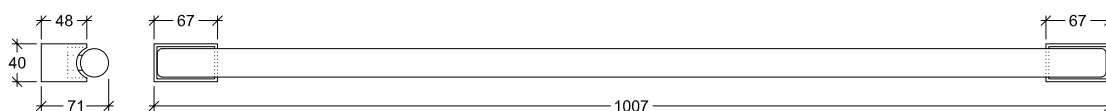

Linestrum 100.2

30076

GOOD NIGHT

Surface

Installation	Indoor	CRI	>80
Mounting Position	Surface	Life Time	25.000 h
IP	20	Cut-out Size	-
Wattage	15W	Dimensions	1007x40 h71mm
Lumen output	1500	Adjustable	
Connection	230V		
Driver	Included		
Dimmable	Non-dimmable		

30076.15.27.6.**.NDI

Number	W	Colour Temperature	Light Distribution	Finish	Dim
30076	15	27 2700	6 Opal	<ul style="list-style-type: none"> ○ 10 White ● 20 Black ● 30 Aluminium ● AO Corten ● BO Copper ● MO Metallic Copper ● NO Metallic Gold ● PO Metallic Chrome 	NDI Driver included (non-dimmable)