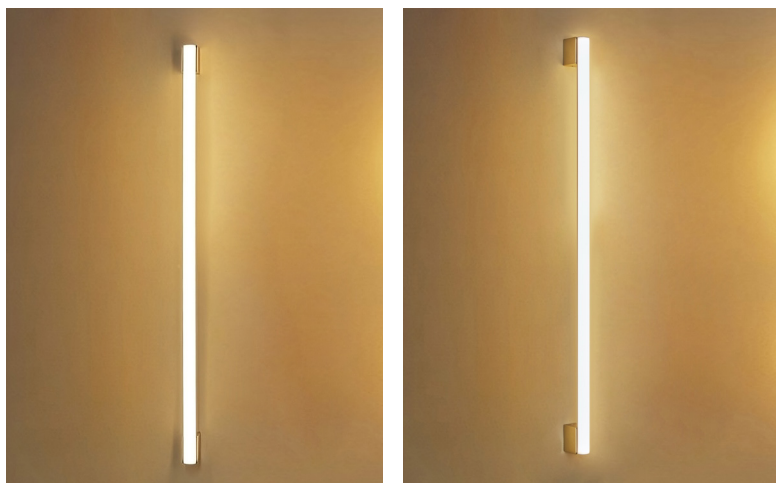

Linestrum 100.2

30076

GOOD NIGHT

Surface

Installation	Indoor	CRI	>80
Mounting Position	Surface	Life Time	25.000 h
IP	20	Cut-out Size	-
Wattage	15W	Dimensions	1007x40 h71mm
Lumen output	1500	Adjustable	
Connection	230V		
Driver	Included		
Dimmable	Non-dimmable		

30076.15.27.6.**.NDI

Number	W	Colour Temperature	Light Distribution	Finish	Dim
30076	15	27 2700	6 Opal	<ul style="list-style-type: none"> ○ 10 White ● 20 Black ● 30 Aluminium ● AO Corten ● BO Copper ● MO Metallic Copper ● NO Metallic Gold ● PO Metallic Chrome 	NDI Driver included (non-dimmable)