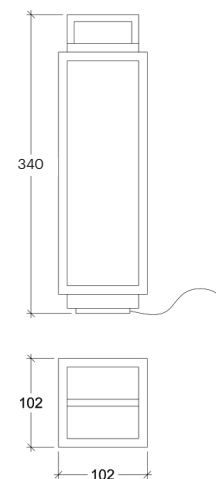

# Lanterna Battery

80004

GOOD NIGHT

Surface

<b>Installation</b>	Indoor / Outdoor	<b>CRI</b>	>85
<b>Mounting Position</b>	Surface	<b>Life Time</b>	20.000 h
<b>IP</b>	54	<b>Cut-out Size</b>	-
<b>Wattage</b>	2,2W	<b>Dimensions</b>	102x102 h340mm
<b>Lumen output</b>	204	<b>Adjustable</b>	No
<b>Connection</b>	230V		
<b>Driver</b>	Included built-in		
<b>Dimmable</b>	Touch dimmable		

80004.3.30.5.\*\*

Number	W	Colour Temperature	Light Distribution	Finish	Dim
80004	3	30 3000	 6 Opal	<input type="radio"/> 10 White <input checked="" type="radio"/> 20 Black	TDI

Portable LED light  
 2x2200mAh lithium battery  
 Charge time 6-8 hours  
 Work time 12 hours  
 Touch switch dimmable

Power adapter included  
 Ø 75mm Recharging base included