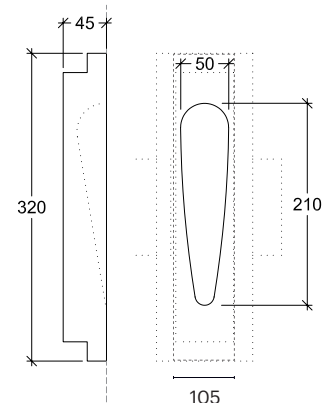

Lacrima

36000

GOOD NIGHT

Recessed wall

Only for cavity wall
Gypsum material
Paintable

Installation	Indoor	CRI	>80
Mounting Position	Wall recessed	Life Time	30.000 h
IP	20	Cut-out Size	320x105 h45mm
Wattage	1W	Dimensions	210x50mm
Lumen output	100	Adjustable	No
Connection	350mA		
Driver	Included remote		
Dimmable*	Non-dimmable		

36000.1.30.5.10

Number	W	Colour Temperature	Light Distribution	Finish	Dim
36000	1	30 3000	5 Asymetric	10 White	NDI* Driver included (non-dimmable)