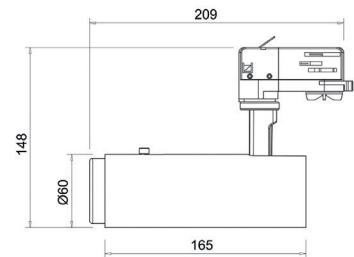

Furtivus-Zoom Track

20007

GOOD NIGHT

Track

Installation	Indoor	CRI	>90
Mounting Position	Track	Life Time	30.000 h
IP	20	Cut-out Size	-
Wattage	12W	Dimensions	Ø60 h165mm
Lumen Output	700	Adjustable	Yes
Connection	230V		
Driver	Included built-in		
Dimmable*	Phase Dim		

20007.12.27.9.**

Number	W	Colour Temperature	Light Distribution	Finish	Dim
20007	12	27 2700	 9 Zoom 9°-42°	○ 10 White ● 20 Black	DTR Phase Dim