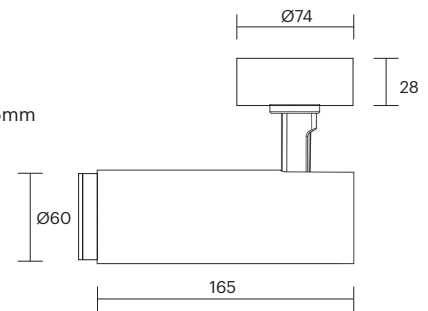

WIRELESS

Installation	Indoor
Mounting Position	Surface
IP	20
Wattage	12W
Lumen output	700
Connection	230V
Driver	Included built-in
Dimmable	Phase Dim

CRI	>90
Life Time	30.000 h
Cut-out Size	-
Dimensions	Ø60 h165mm
Adjustable	Yes

30007.12.27.9.**

Number	W	Colour Temperature	Light Distribution	Finish	Dim
30007	12	27 2700	9 Zoom 9°-42°	○ 10 White ● 20 Black	DTR Phase Dim