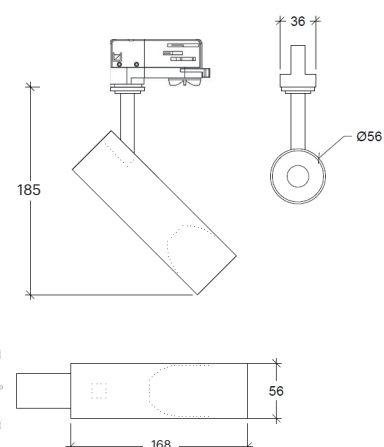

# Fluctus 170 Track

20026

GOOD NIGHT

Track

Installation	Indoor	
Mounting Position	Track	
IP	20	
Wattage	5W	8,6W
Lumen Output	700	1200
Connection	230V	
Driver	Included	
Dimmable	Phase dim DALI	

CRI	>90
Life Time	L80/B10 > 55.000h
Cut-out Size	-
Dimensions	Ø56 h168mm
Adjustable	Yes

20026.\*.\*.\*.\*.NDI\*

Number	W	Colour Temperature	Light Distribution	Finish	Dim
20026	5	27 2700	1 Narrow 14°	○ 10 White	DTR Phase Dim
		30 3000	2 Medium 25°	● 20 Black	DAL DALI Driver
	9	40 4000	3 Wide 40°	Other finishes available upon request	
			4 Wide 60°		