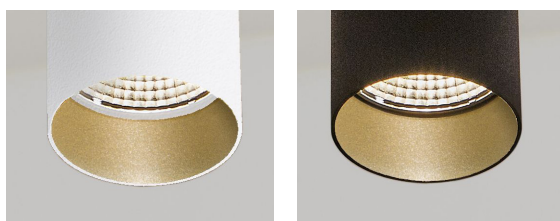

# Fluctus 170 Track

20026

GOOD NIGHT

Track

Installation	Indoor	
Mounting Position	Track	
IP	20	
Wattage	5W	8,6W
Lumen Output	700	1200
Connection	230V	
Driver	Included	
Dimmable	Phase dim DALI	

CRI	>90
Life Time	L80/B10 > 55.000h
Cut-out Size	-
Dimensions	Ø56 h168mm
Adjustable	Yes

20026.\*.\*.\*.\*.NDI\*

Number	W	Colour Temperature	Light Distribution	Finish	Dim
20026	5	27 2700	1 Narrow 14°	○ 10 White	DTR Phase Dim
		30 3000	2 Medium 25°	● 20 Black	DAL DALI Driver
	9	40 4000	3 Wide 40°	Other finishes available upon request	
			4 Wide 60°		

Other finishes are available upon request for the external body and the internal ring