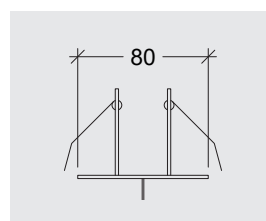

Fluctus 170 Cylinder Suspended

35068

GOOD NIGHT

Suspended

Installation	Indoor
Mounting Position	Suspended
IP	20
Wattage	5W 8,6W
Lumen output	700 1200
Connection	230V
Driver	Included built-in
Dimmable	Phase Dim

CRI	>90
Life Time	L80/B10 >55.000 h
Cut-out Size	-
Dimensions	Ø56 h168mm
Adjustable	No

35068.*.*.*.DTR

Number	W	Colour Temperature	Light Distribution	Finish	Dim
35067	5	27 2700	1 Narrow 14°	10 White	DTR
	9	30 3000	2 Medium 25°	20 Black	
		40 4000	3 Wide 40°	30 Aluminium	
			4 Superwide 60°	40 Gold	
				A0 Corten	
				B0 Copper	

Other finishes are available upon request for the external body and the internal ring

Recessed canopy on request