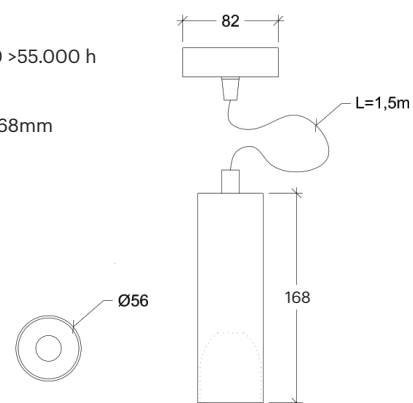

Fluctus 170 Cylinder Suspended

35068

GOOD NIGHT

Suspended

Installation	Indoor
Mounting Position	Suspended
IP	20
Wattage	5W 8,6W
Lumen output	700 1200
Connection	230V
Driver	Included built-in
Dimmable	Phase Dim

CRI	>90
Life Time	L80/B10 >55.000 h
Cut-out Size	-
Dimensions	Ø56 h168mm
Adjustable	No

35068.*.*.*.DTR

Number	W	Colour Temperature	Light Distribution	Finish	Dim
35067	5	27 2700	1 Narrow 14°	10 White	DTR
	9	30 3000	2 Medium 25°	20 Black	
		40 4000	3 Wide 40°	30 Aluminium	
			4 Superwide 60°	40 Gold	
				A0 Corten	
				B0 Copper	