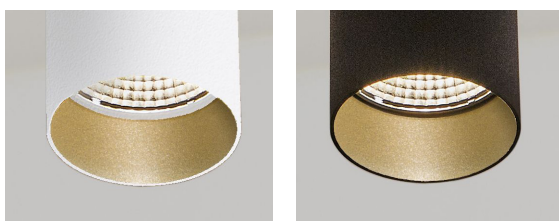

Fluctus 170 Cylinder Suspended

35068

GOOD NIGHT

Suspended

Installation	Indoor
Mounting Position	Suspended
IP	20
Wattage	5W 8,6W
Lumen output	700 1200
Connection	230V
Driver	Included built-in
Dimmable	Phase Dim

CRI	>90
Life Time	L80/B10 >55.000 h
Cut-out Size	-
Dimensions	Ø56 h168mm
Adjustable	No

35068.*.*.*.DTR

Number	W	Colour Temperature	Light Distribution	Finish	Dim
35067	5	27 2700	1 Narrow 14°	10 White	DTR
	9	30 3000	2 Medium 25°	20 Black	
		40 4000	3 Wide 40°	30 Aluminium	
			4 Superwide 60°	40 Gold	
				A0 Corten	
				B0 Copper	

Other finishes are available upon request for the external body and the internal ring

Recessed canopy on request