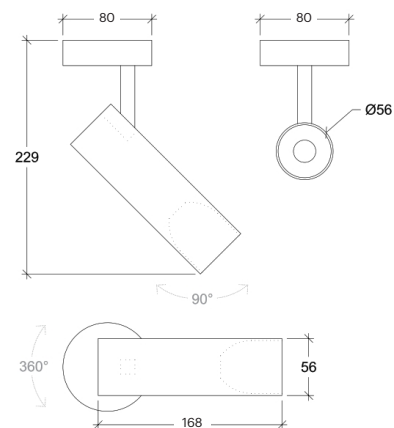

Fluctus 170 Base Surface

30095

GOOD NIGHT

Surface

Installation	Indoor	CRI	>90
Mounting Position	Surface	Life Time	L80/B10 >55.000 h
IP	20	Cut-out Size	-
Wattage	5W 8,6W	Dimensions	Ø56 h168mm
Lumen output	700 1200	Adjustable	Yes
Connection	230V		
Driver	Included built-in		
Dimmable	Phase Dim		

30095.9.**.*.DTR

Number	W	Colour Temperature	Light Distribution	Finish	Dim
30095	5	27 2700	1 Narrow 14°	○ 10 White	DTR Phase Dim
	9	30 3000	2 Medium 25°	● 20 Black	
		40 4000	3 Wide 40°	Other finishes available upon request	
		4 Superwide 60°			