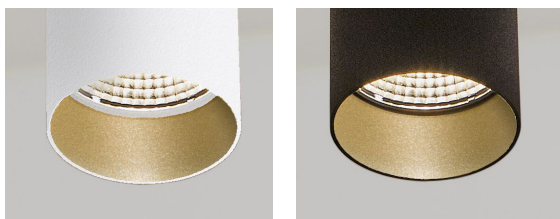

Fluctus 170 Base Surface

30095

GOOD NIGHT

Surface

Installation	Indoor	CRI	>90
Mounting Position	Surface	Life Time	L80/B10 >55.000 h
IP	20	Cut-out Size	-
Wattage	5W 8,6W	Dimensions	Ø56 h168mm
Lumen output	700 1200	Adjustable	Yes
Connection	230V		
Driver	Included built-in		
Dimmable	Phase Dim		

30095.9.**.*.DTR

Number	W	Colour Temperature	Light Distribution	Finish	Dim
30095	5	27 2700	1 Narrow 14°	○ 10 White	DTR Phase Dim
	9	30 3000	2 Medium 25°	● 20 Black	
		40 4000	3 Wide 40°	Other finishes available upon request	
		4 Superwide 60°			

Other finishes are available upon request for the external body and the internal ring