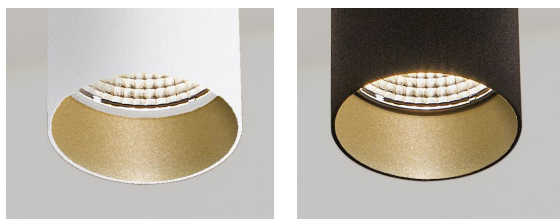

Fluctus 130 Track

20024

GOOD NIGHT

Track

Installation	Indoor	
Mounting Position	Track	
IP	20	
Wattage	5W	8,6W
Lumen Output	700	1200
Connection	230V	
Driver	Included built-in	
Dimmable	Non-dimmable Dimmable DALI	

CRI	>90
Life Time	L80/B10 > 55.000h
Cut-out Size	-
Dimensions	Ø56 h128mm
Adjustable	Yes

700 LM / 84mm

1200 LM / 168mm

20024.9.**.***.NDI

Number	W	Colour Temperature	Light Distribution	Finish	Dim
20024	5	27 2700	1 Narrow 14°	○ 10 White	NDI Non-dimmable Driver
	9	30 3000	2 Medium 25°	● 20 Black	DAL DALI Driver
		40 4000	3 Wide 40°	Other finishes available upon request	
			4 Superwide 60°		

Other finishes are available upon request for the external body and the internal ring