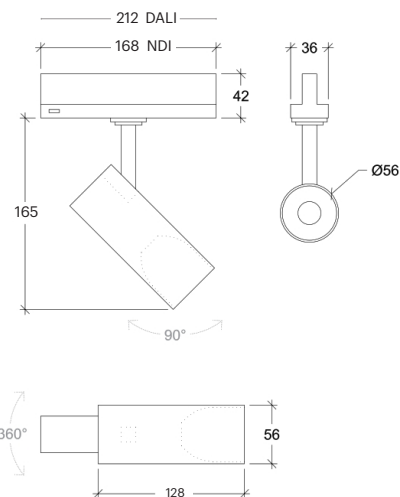

Fluctus 130 Track

20024

GOOD NIGHT

Track

Installation	Indoor	
Mounting Position	Track	
IP	20	
Wattage	5W	8,6W
Lumen Output	700	1200
Connection	230V	
Driver	Included built-in	
Dimmable	Non-dimmable Dimmable DALI	

CRI	>90
Life Time	L80/B10 > 55.000h
Cut-out Size	-
Dimensions	Ø56 h128mm
Adjustable	Yes

700 LM / 84mm

1200 LM / 168mm

20024.9.**.***.NDI

Number	W	Colour Temperature	Light Distribution	Finish	Dim
20024	5	27 2700	1 Narrow 14°	○ 10 White	NDI Non-dimmable Driver
	9	30 3000	2 Medium 25°	● 20 Black	DAL DALI Driver
		40 4000	3 Wide 40°	Other finishes available upon request	
			4 Superwide 60°		