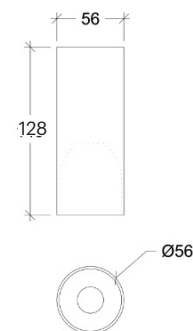

Fluctus 130 Cylinder Surface

30067

GOOD NIGHT

Surface

DIMMABLE

CASAMBI

WIRELESS

Installation	Indoor
Mounting Position	Surface
IP	20
Wattage	5W 8,6W
Lumen output	790 1200
Connection	230V
Driver	Included built-in
Dimmable*	Non-dimmable

CRI	>90
Life Time	L80/B10 >55.000 h
Cut-out Size	-
Dimensions	Ø56 h128mm
Adjustable	No

30067.*.*.*.NDI

Number	W	Colour Temperature	Light Distribution	Finish	Dim
30067	5	27 2700	1 Narrow 14°	○ 10 White	NDI* Driver included (non-dimmable)
		30 3000	2 Medium 25°	● 20 Black	
	9	40 4000	3 Wide 40°	● 30 Aluminium	
			4 Superwide 60°	● 40 Gold	
				● A0 Corten	
				● B0 Copper	