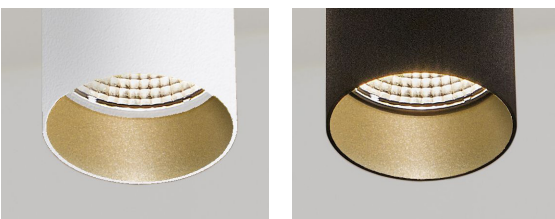

Fluctus 130 Base Surface

30094

GOOD NIGHT

Surface

Installation	Indoor	CRI	>90
Mounting Position	Surface	Life Time	L80/B10 >55.000 h
IP	20	Cut-out Size	-
Wattage	5W 8,6W	Dimensions	Ø56 h128mm
Lumen output	700 1200	Adjustable	Yes
Connection	230V		
Driver	Included built-in		
Dimmable	Non-dimmable		

30094.9.**.*.NDI

Number	W	Colour Temperature	Light Distribution	Finish	Dim
30094	5	27 2700	1 Narrow 14°	○ 10 White	NDI Driver included (non-dimmable)
	9	30 3000	2 Medium 25°	● 20 Black	
		40 4000	3 Wide 40°	Other finishes available upon request	
		4 Superwide 60°			

Other finishes are available upon request for the external body and the internal ring