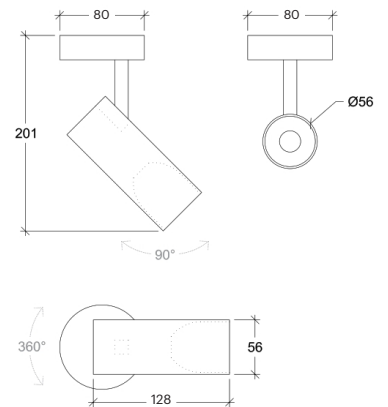

Fluctus 130 Base Surface

30094

GOOD NIGHT

Surface

Installation	Indoor	CRI	>90
Mounting Position	Surface	Life Time	L80/B10 >55.000 h
IP	20	Cut-out Size	-
Wattage	5W 8,6W	Dimensions	Ø56 h128mm
Lumen output	700 1200	Adjustable	Yes
Connection	230V		
Driver	Included built-in		
Dimmable	Non-dimmable		

30094.9.**.*.NDI

Number	W	Colour Temperature	Light Distribution	Finish	Dim
30094	5	27 2700	1 Narrow 14°	○ 10 White	NDI Driver included (non-dimmable)
	9	30 3000	2 Medium 25°	● 20 Black	
		40 4000	3 Wide 40°	Other finishes available upon request	
		4 Superwide 60°			