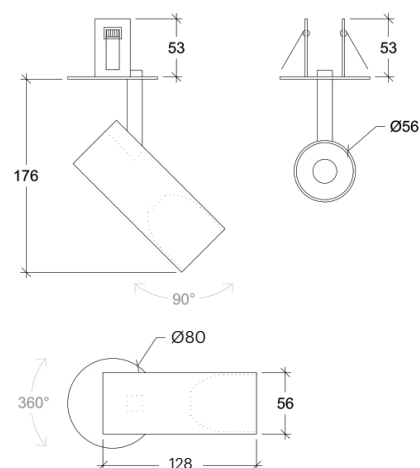

Fluctus 130 Base Recessed

10037

GOOD NIGHT

Recessed

Installation	Indoor	
Mounting Position	Recessed	
IP	20	
Wattage	5W	8,6W
Lumen Output	700	1200
Connection	150mA	250mA
Driver	Not included	
Dimmable	ON/OFF, DALI, PUSH (dimmable drivers on request)	

CRI	>90
Life Time	L80/B10 >55.000 h
Cut-out Size	Ø70mm h60mm
Dimensions	Ø56 h128mm
Adjustable	Yes

10037.*.**.*.**.XXX

Number	W	Colour Temperature	Light Distribution	Finish	Dim
10037	5	27 2700	1 Narrow 14°	○ 10 White	XXX Driver not included (See drivers section)
		30 3000	2 Medium 25°	● 20 Black	
		40 4000	3 Wide 40°	Other finishes available upon request	
			4 Superwide 60°		