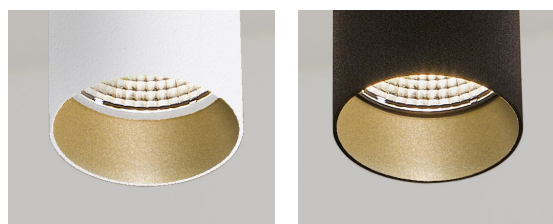

Fluctus 130 Base Recessed

10037

GOOD NIGHT

Recessed

Installation	Indoor	
Mounting Position	Recessed	
IP	20	
Wattage	5W	8,6W
Lumen Output	700	1200
Connection	150mA	250mA
Driver	Not included	
Dimmable	ON/OFF, DALI, PUSH (dimmable drivers on request)	

CRI	>90
Life Time	L80/B10 >55.000 h
Cut-out Size	Ø70mm h60mm
Dimensions	Ø56 h128mm
Adjustable	Yes

10037.*.**.*.**.XXX

Number	W	Colour Temperature	Light Distribution	Finish	Dim
10037	5	27 2700	1 Narrow 14°	○ 10 White	XXX Driver not included (See drivers section)
		30 3000	2 Medium 25°	● 20 Black	
		40 4000	3 Wide 40°	Other finishes available upon request	
			4 Superwide 60°		

Other finishes are available upon request for the external body and the internal ring