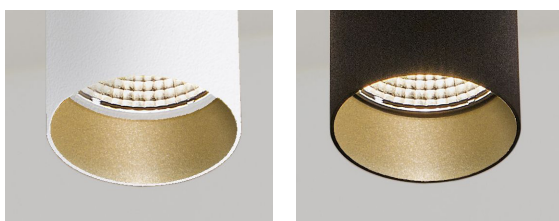

# Fluctus 130 Cylinder Suspended

35067

GOOD NIGHT

Suspended

<b>Installation</b>	Indoor	<b>CRI</b>	>90
<b>Mounting Position</b>	Suspended	<b>Life Time</b>	L80/B10 >55.000 h
<b>IP</b>	20	<b>Cut-out Size</b>	-
<b>Wattage</b>	5W 8,6W	<b>Dimensions</b>	Ø56 h128 mm
<b>Lumen output</b>	700 1200	<b>Adjustable</b>	No
<b>Connection</b>	230V		
<b>Driver</b>	Included built-in		
<b>Dimmable*</b>	Non-dimmable *Dimmable drivers upon request		

35067.\*.\*.\*.NDI

Number	W	Colour Temperature	Light Distribution	Finish	Dim
35067	5	27 2700	1 Narrow 14°	○ 10 White	NDI* Driver included (non-dimmable)
	9	30 3000	2 Medium 25°	● 20 Black	
		40 4000	3 Wide 40°	● 30 Aluminium	
			4 Superwide 60°	● 40 Gold	
				● A0 Corten	
				● B0 Copper	

Other finishes are available upon request for the external body and the internal ring

Recessed canopy on request