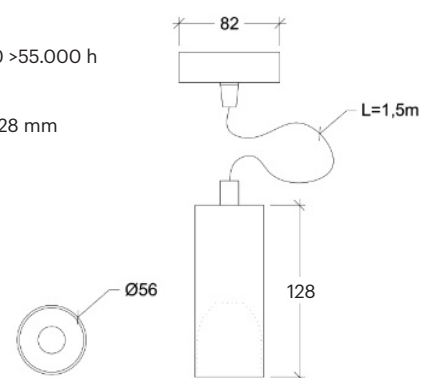

# Fluctus 130 Cylinder Suspended

35067

GOOD NIGHT

Suspended

<b>Installation</b>	Indoor	<b>CRI</b>	>90
<b>Mounting Position</b>	Suspended	<b>Life Time</b>	L80/B10 >55.000 h
<b>IP</b>	20	<b>Cut-out Size</b>	-
<b>Wattage</b>	5W 8,6W	<b>Dimensions</b>	Ø56 h128 mm
<b>Lumen output</b>	700 1200	<b>Adjustable</b>	No
<b>Connection</b>	230V		
<b>Driver</b>	Included built-in		
<b>Dimmable*</b>	Non-dimmable *Dimmable drivers upon request		

35067.\*.\*.\*.NDI

Number	W	Colour Temperature	Light Distribution	Finish	Dim
35067	5	27 2700	1 Narrow 14°	○ 10 White	NDI* Driver included (non-dimmable)
	9	30 3000	2 Medium 25°	● 20 Black	
		40 4000	3 Wide 40°	● 30 Aluminium	
			4 Superwide 60°	● 40 Gold	
				● A0 Corten	
				● B0 Copper	