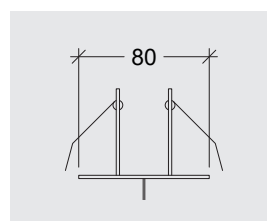

Fluctus 130 Cylinder Suspended

35067

GOOD NIGHT

Suspended

Installation	Indoor	CRI	>90
Mounting Position	Suspended	Life Time	L80/B10 >55.000 h
IP	20	Cut-out Size	-
Wattage	5W 8,6W	Dimensions	Ø56 h128 mm
Lumen output	700 1200	Adjustable	No
Connection	230V		
Driver	Included built-in		
Dimmable*	Non-dimmable *Dimmable drivers upon request		

35067.*.*.*.NDI

Number	W	Colour Temperature	Light Distribution	Finish	Dim
35067	5	27 2700	1 Narrow 14°	○ 10 White	NDI* Driver included (non-dimmable)
	9	30 3000	2 Medium 25°	● 20 Black	
		40 4000	3 Wide 40°	● 30 Aluminium	
			4 Superwide 60°	● 40 Gold	
				● A0 Corten	
				● B0 Copper	

Other finishes are available upon request for the external body and the internal ring

Recessed canopy on request