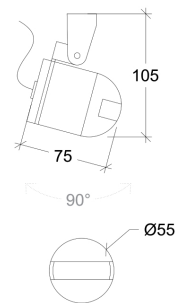

ERRE2

80022

GOOD NIGHT

Surface

Installation	Indoor / Outdoor	CRI	>80
Mounting Position	Surface	Life Time	30.000 h
IP	65	Cut-out Size	-
Wattage	3W	Dimensions	55x75 h105mm
Lumen output	37	Adjustable	Yes
Connection	230V		
Driver	Included built-in		
Dimmable*	Non-dimmable		

80022.6.30.1.20

Number	W	Colour Temperature	Light Distribution	Finish	Dim
80022	3	30 3000	 1 Narrow	○ 10 White ● 20 Black	NDI* Driver included (non-dimmable)