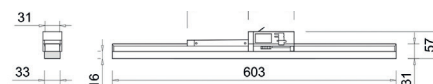

# Elongatus Track

20040

GOOD NIGHT

Track

<b>Installation</b>	Indoor
<b>Mounting Position</b>	Track
<b>IP</b>	20
<b>Wattage</b>	20W
<b>Lumen Output</b>	1800
<b>Connection</b>	230V
<b>Driver</b>	Included built-in
<b>Dimmable</b>	Non-dimmable

<b>CRI</b>	>80
<b>Life Time</b>	35.000 h
<b>Cut-out Size</b>	-
<b>Dimensions</b>	57x33 h603mm
<b>Adjustable</b>	-

20040.20.30.6.\*\*

Number	W	Colour Temperature	Light Distribution	Finish	Dim
20040	20	30 3000	 6 Opal	<input type="radio"/> 10 White <input checked="" type="radio"/> 20 Black	NDI Driver included non-dimmable)