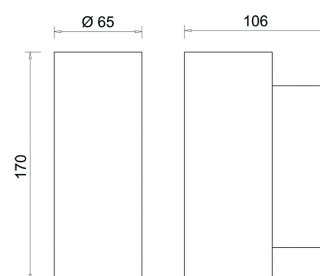

Duplex

80015

GOOD NIGHT

Surface

Installation	Outdoor	CRI	GU10 x2
Mounting Position	Surface	Life Time	GU10 x2
IP	65	Cut-out Size	Ø65x170 h106mm
Wattage	GU10 x 2 lamps	Dimmensions	-
Lumen output	-	Adjustable	
Connection	GU10-230V		
Driver	Not necessary		
Dimmable	GU10		

80015.GU10.XX.X.**

Number	W	Colour Temperature	Light Distribution	Finish	Dim
80015	GU10 x 2 lamps	XX	X	<input type="radio"/> 10 White <input checked="" type="radio"/> 60 Dark Grey	Depending on lamp

PROJECT: SANDRA SOLER ESTUDIO / PHOTO: MARC TORRA