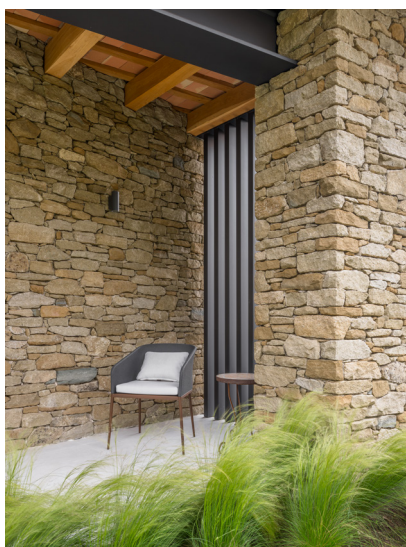

Duplex

80015

GOOD NIGHT

Surface

Installation	Outdoor	CRI	GU10 x2
Mounting Position	Surface	Life Time	GU10 x2
IP	65	Cut-out Size	Ø65x170 h106mm
Wattage	GU10 x 2 lamps	Dimmensions	-
Lumen output	-	Adjustable	
Connection	GU10-230V		
Driver	Not necessary		
Dimmable	GU10		

80015.GU10.XX.X.**

Number	W	Colour Temperature	Light Distribution	Finish	Dim
80015	GU10 x 2 lamps	XX	X	<input type="radio"/> 10 White <input checked="" type="radio"/> 60 Dark Grey	Depending on lamp

PROJECT: SANDRA SOLER ESTUDIO / PHOTO: MARC TORRA