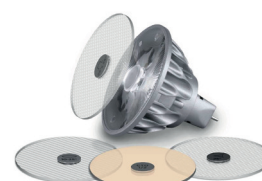

Duplex

80015

GOOD NIGHT

Surface

Installation	Outdoor	CRI	GU10 x2
Mounting Position	Surface	Life Time	GU10 x2
IP	65	Cut-out Size	Ø65x170 h106mm
Wattage	GU10 x 2 lamps	Dimmensions	-
Lumen output	-	Adjustable	
Connection	GU10-230V		
Driver	Not necessary		
Dimmable	GU10		

80015.GU10.XX.X.**

Number	W	Colour Temperature	Light Distribution	Finish	Dim
80015	GU10 x 2 lamps	XX	X	<input type="radio"/> 10 White <input checked="" type="radio"/> 60 Dark Grey	Depending on lamp

PROJECT: SANDRA SOLER ESTUDIO / PHOTO: MARC TORRA