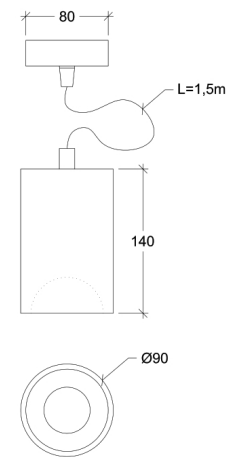

Installation	Indoor
Mounting Position	Suspended
IP	20
Wattage	10W
Lumen output	675
Connection	230V
Driver	Included
Dimmable	Phase Dim

CRI	>90
Life Time	L80/B10 >25.000 h
Cut-out Size	-
Dimensions	Ø90 h140mm
Adjustable	No

35070.10.**.*.DTR

Number	W	Colour Temperature	Light Distribution	Finish	Dim
35070	10	27 2700	1 Narrow 12°	⊙ 11 White & White	DTR Phase Dim
		30 3000	2 Medium 24°	⦿ 14 White & Gold	
		40 4000	3 Wide 36°	● 22 Black & Black ● 24 Black & Gold	
Other finishes available upon request					