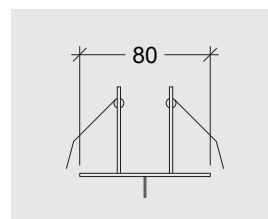

Installation	Indoor
Mounting Position	Suspended
IP	20
Wattage	10W
Lumen output	675
Connection	230V
Driver	Included
Dimmable	Phase Dim

CRI	>90
Life Time	L80/B10 >25.000 h
Cut-out Size	-
Dimensions	Ø90 h140mm
Adjustable	No

35070.10.**.*.DTR

Number	W	Colour Temperature	Light Distribution	Finish	Dim
35070	10	27 2700	1 Narrow 12°	⊙ 11 White & White	DTR Phase Dim
		30 3000	2 Medium 24°	⦿ 14 White & Gold	
		40 4000	3 Wide 36°	● 22 Black & Black ● 24 Black & Gold	
Other finishes available upon request					